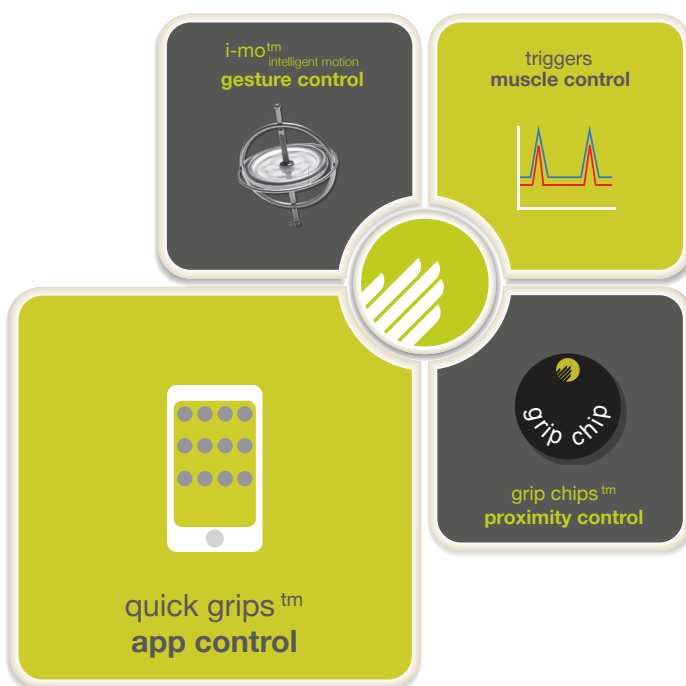

Use *app control* with an Apple Watch

- Tap the screen for **quick grips™**
- Change selected **quick grips™** using **my i-limb™** app
- Compatible with all **i-limbs***

*all i-limb™ hands manufactured after June 2013